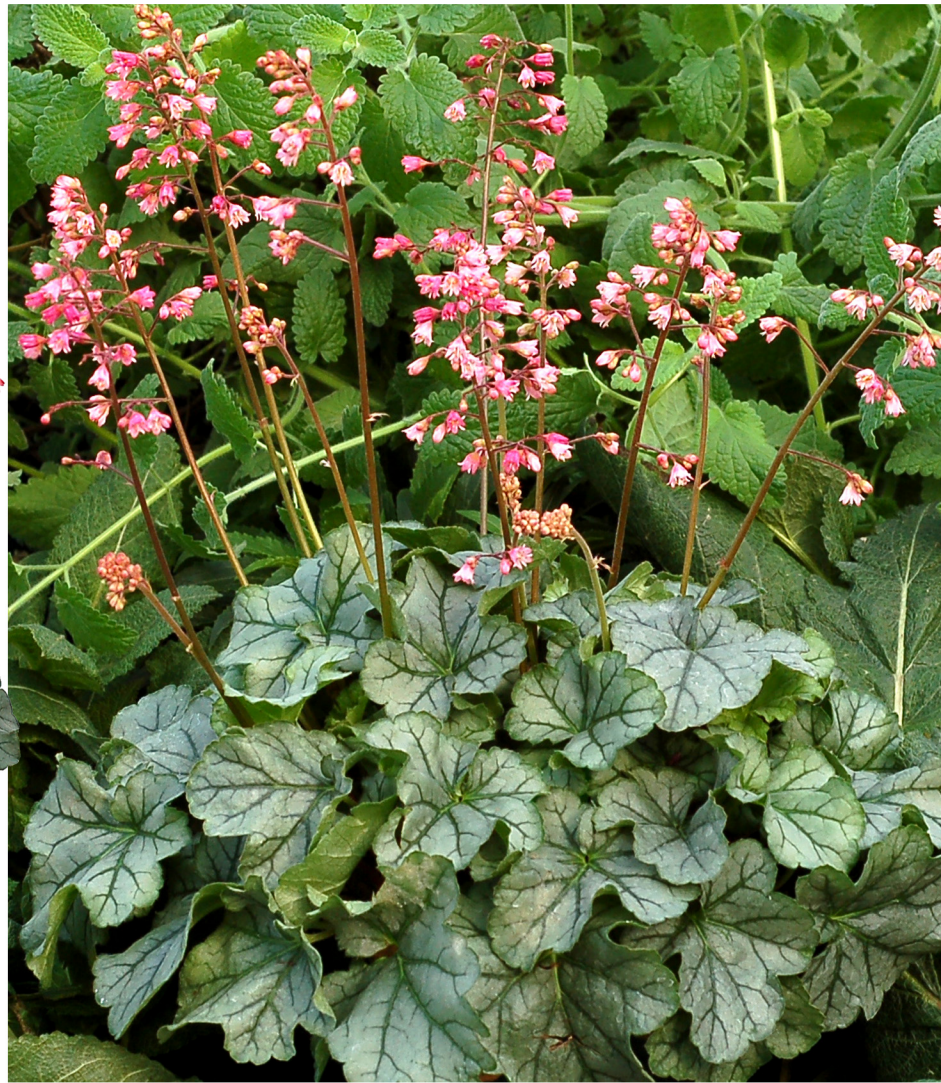

TERRA NOVA® Nurseries Introduction

HEUCHERA

LITTLE CUTIES™ SERIES

LITTLE CUTIES™ SHIMMER

'TNHEULCS'

- Forever blooming!
- Short spikes of deep pink flowers
- Miniature deep green leaves, strongly veiled in silver white
- Multiple crowns fill the pots quickly
- Use in containers, borders, mixed beds, or as a house plant
- Foliage Height: 5" - Foliage Spread: 11" - Flower Height: 15"
- Zones 4-9 - Part shade to shade