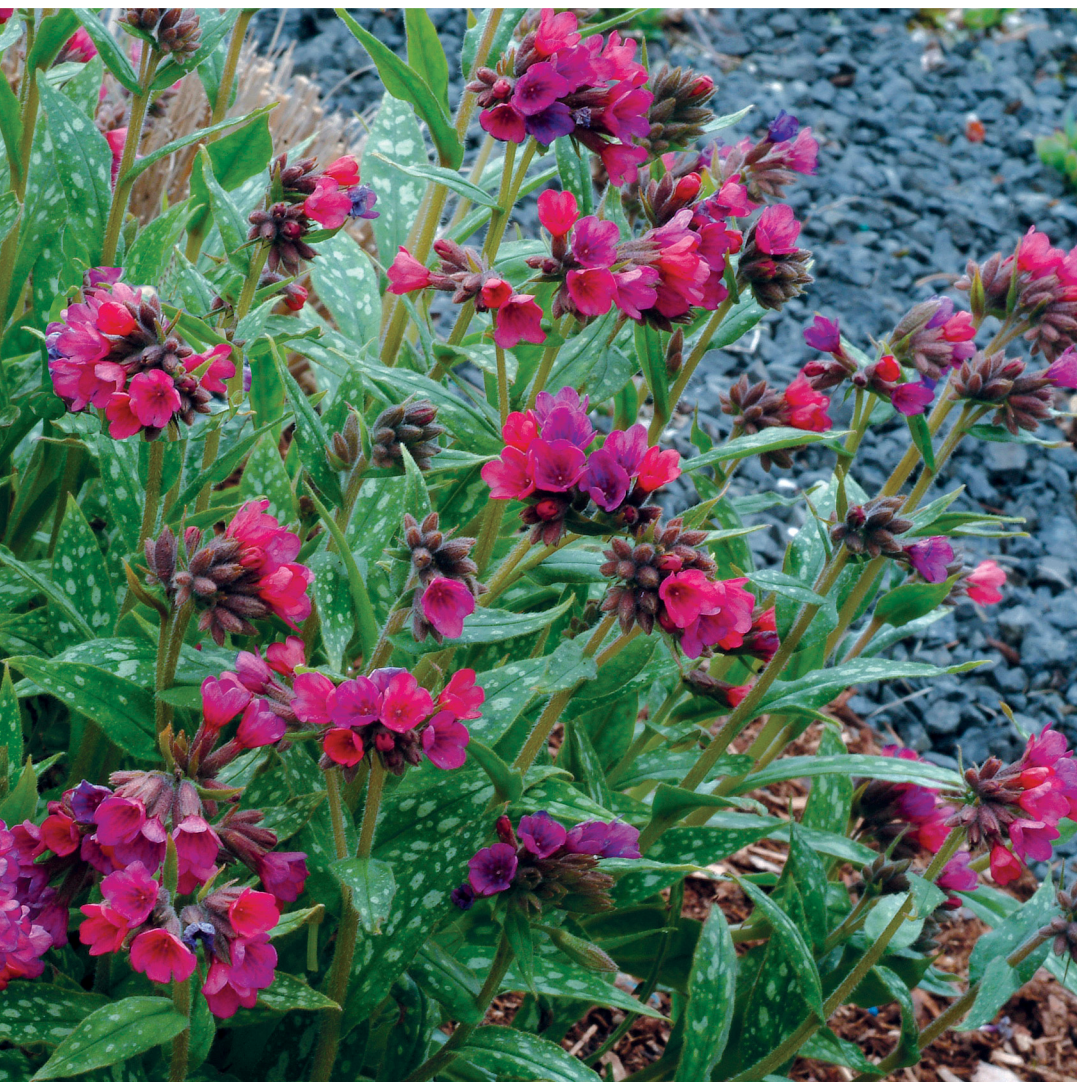

Terra Nova® Nurseries Introduction

PULMONARIA

'RASPBERRY SPLASH'

- Dusky raspberry-coral flowers arrive in early spring to herald the strongly silver-marked, sharply pointed, very upright foliage
- This sun tolerant hybrid flowers profusely
- "Raspberry Splash" shows good deer-resistance
- Foliage Height: 12" - Foliage Spread: 25" - Flower Height: 13"
- Zones 4-9 - Part shade (grows in full sun in the Pacific Northwest)